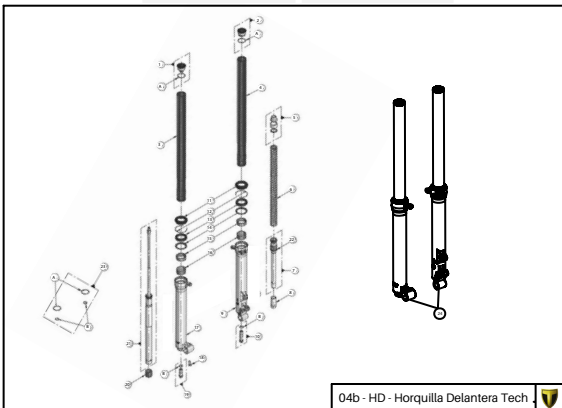

Despiece TRRS Xtrack ONE 2021

D

C

B

A